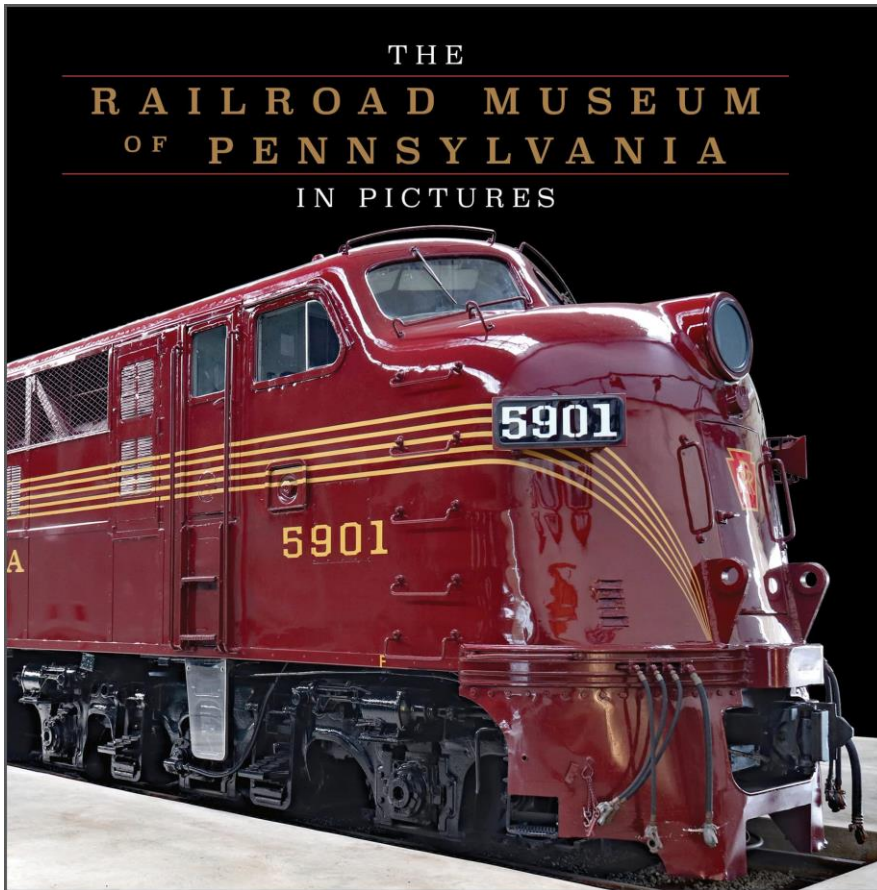

# THE RAILROAD MUSEUM OF PENNSYLVANIA IN PICTURES

This colorful souvenir photo book captures the excitement of what's in store for visitors when they explore the Railroad Museum of Pennsylvania. Photos and informative captions show the range of historic railroad equipment on exhibit, including the nearly 100 locomotives and railroad cars spanning the mid 19th through the late 20th centuries.

Whether visiting the Museum for the first time or experiencing it again and again, this keepsake is a wonderful memento of your time on the tracks. And, it makes a perfect gift! **Only \$9.99!**

Hardback, 6" x 6" • 96 pages  
88 color and black-and-white images