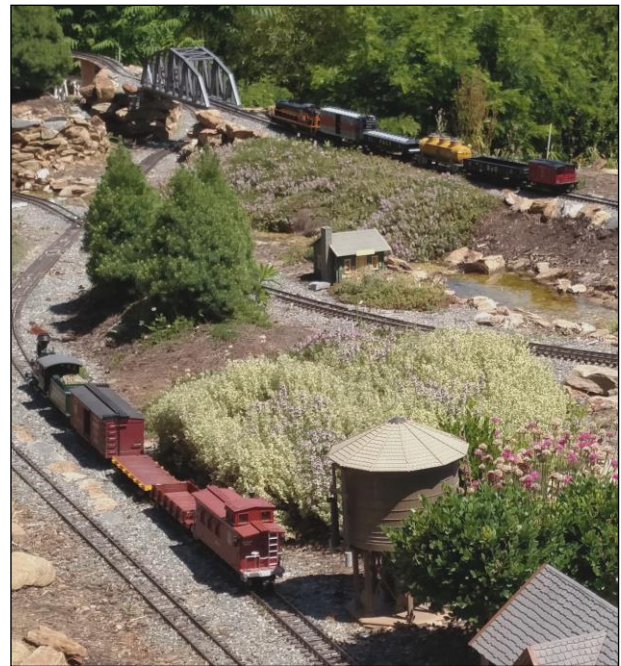

Garden Railways Tour

Railroad Museum of Pennsylvania

Sunday, October 6, 2024, 1:00 p.m. to 5:00 p.m., Rain or Shine

Enjoy an exclusive, self-guided tour of operating model trains in various outdoor and garden settings. Plan your afternoon and choose from among the five stops on this year's 17th annual tour. It's a fun family outing for all ages!

Tickets go on sale on Eventbrite and in the Whistle Stop Shop Museum store beginning Sunday, September 1, 2024. Only \$10.00 per person, for ages 6 and over; under age 6, free of charge.

A roster of Garden Railways Tour homes will be emailed/given to you following your ticket purchase. We recommend that you plan the sites you want to visit in advance.